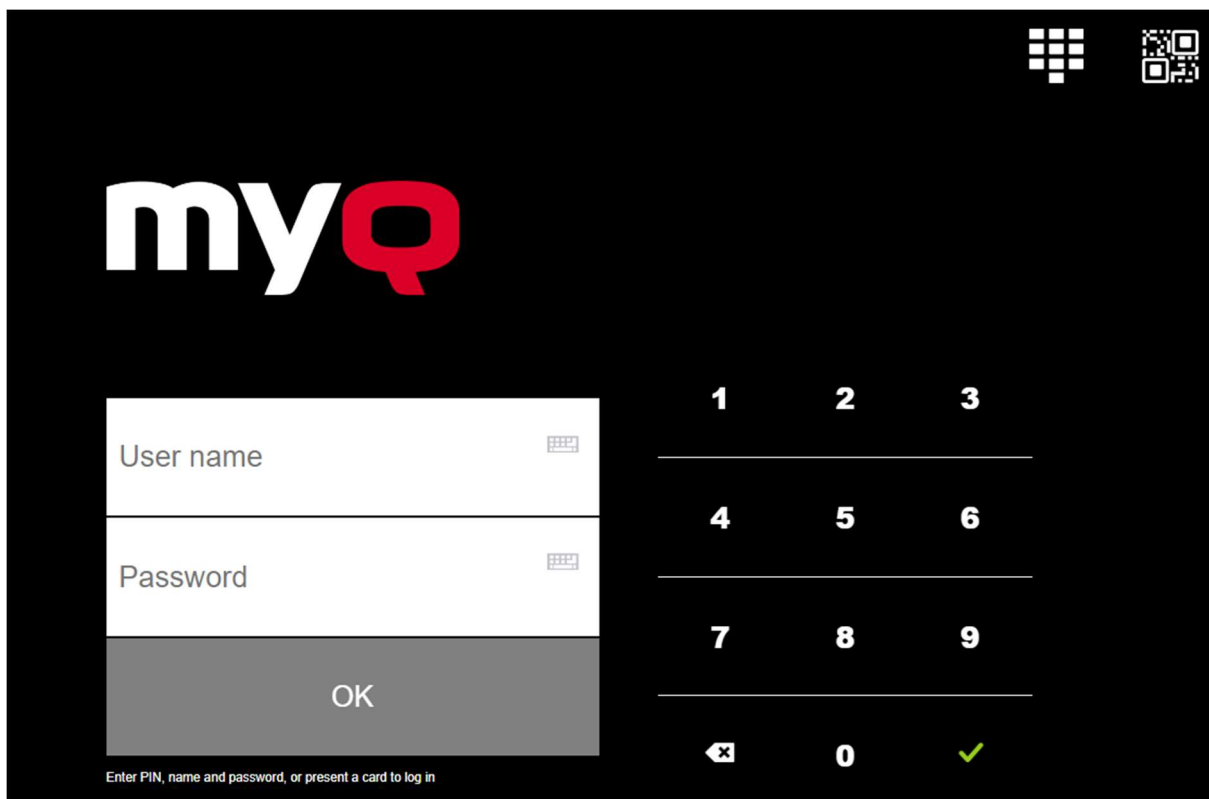

ID Card Registration

Log into device using pin number

Select the ID Card Registration button

Present the ID Card to the Card Reader

The ID Card will now be registered to the associated account.